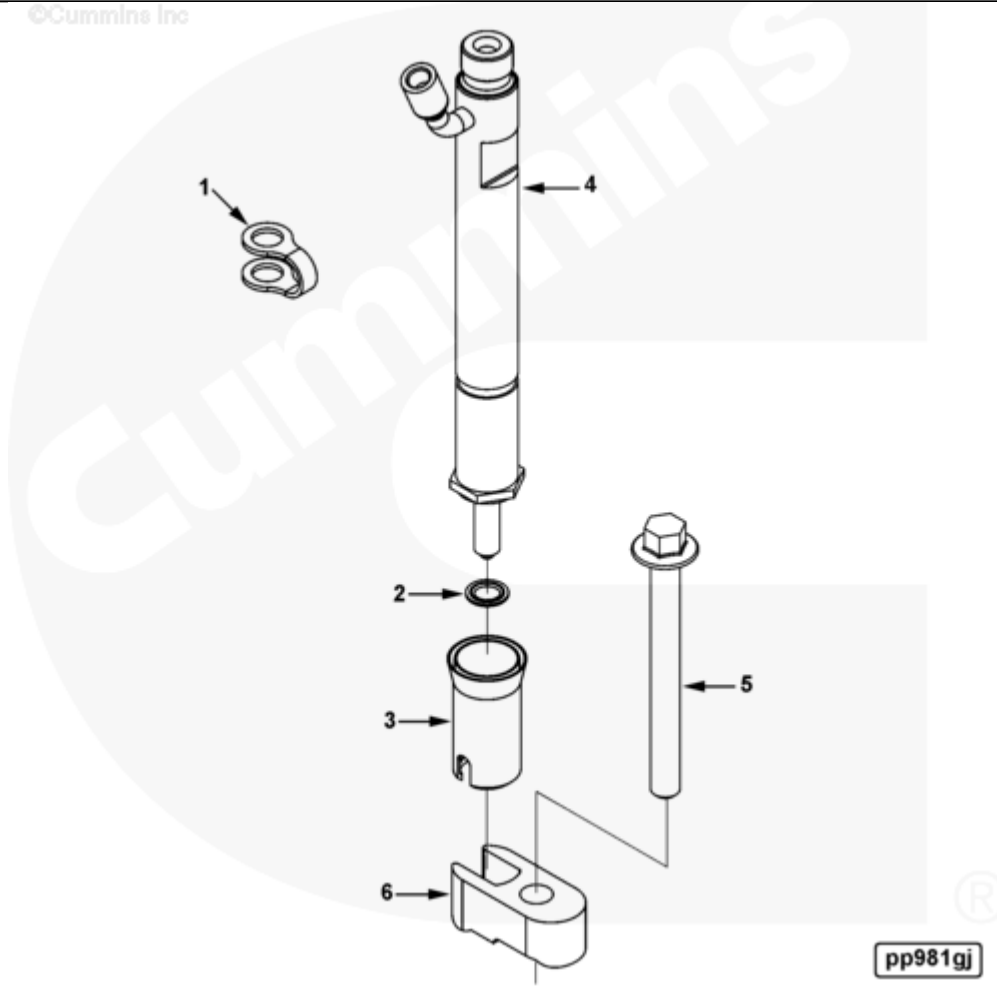

Parts Catalog - Option Detail

Electronic Parts Catalog - Option Detail				
Option	Group	Graphic	Film Card	Date
PP1929	06.01	pp981gj	Z	14-FEB-96
Engines	6C8.3, C GAS PLUS CM556, G8.3, G8.3 CM558, GTA8.3 CM558, ISC CM2150, ISC CM554, ISC CM850, ISC8.3 CM2250, ISC8.3 G CM2180 C101, ISL CM2150, ISL CM554, ISL CM850, ISL G CM2180, ISL8.9 CM2150 L110, ISL8.9 CM2880 L112, ISL9 CM2150 SN, ISL9 CM2250, ISL9 CM2350 L101, ISL9 CM2350 L111, ISLE4 CM850, L GAS PLUS CM556, L8.9, L8.9 L121, L8.9G CMOH2.0 L125B, L9 CM2350 L116B, L9 CM2350 L119B, L9 CM2350 L120C, L9 CM2350 L123B, L9.3 L105, L9.5 L117, L9N CM2380 L124B, QSC8.3 CM2250, QSC8.3 CM2880 C102, QSC8.3 CM554, QSC8.3 CM850(CM2850), QSL9 CM2250, QSL9 CM2250 L115, QSL9 CM2350 L102, QSL9 CM2350 L107, QSL9 CM2350 L118, QSL9 CM2350 L122, QSL9 CM554, QSL9 CM850(CM2850), QSL9 G CM558, QSL9 M CM2250 L106, QSL9.3 CM2880 L113			

SMALL | MEDIUM | LARGE

Cart	Ref No	Part Number	Part Description	Required	Remarks
<input type="button" value="View My Cart"/>					
		PP1929	Fuel Injector		CPL1929

<input type="checkbox"/>		3802620	Injector Kit	6	
	1	3903380	Banjo Connector Seal	1	6.2mm
<input type="checkbox"/>	2	3906659	Injector Seal	1	For 7mm Head
<input type="checkbox"/>	3	3909886	Injector Seal	1	
	4	3897198	Injector	1	Bosch
<input type="checkbox"/>	5	3902112	Hexagon Flange Head Cap Screw	6	M8 x 1.25 x 80
<input type="checkbox"/>	6	3910279	Injector Clamp	6	